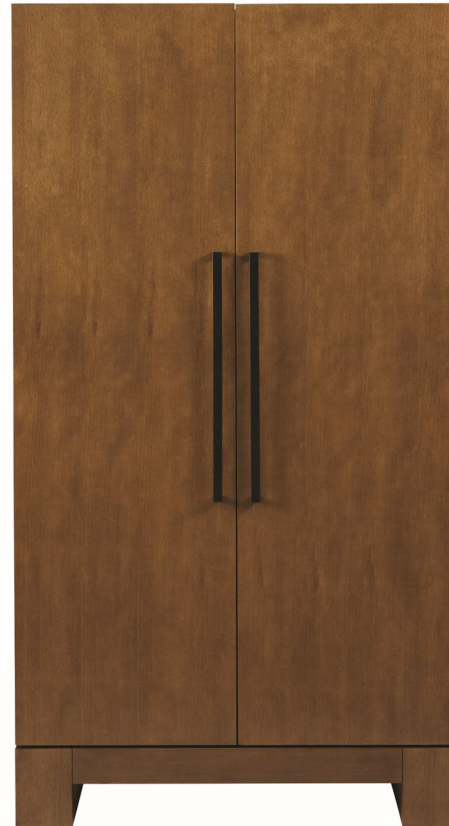

Port Royal Wine & Spirit Cabinet

ALTA WINE & SPIRIT CABINET

- ALTAWINECAB-BW (Brushed Walnut)
- MSRP - \$3,595
- 1 Carton

Specifications:

- 39.50"W (closed) - 78.50"W (opened) x 21"D x 73"H, 338.8 lbs.
- Brushed Walnut finish
- Pull out rack holder and drawers
- Matte black accent hardware
- Glass stemware holders
- Ambient lighting shuts off when the doors are closed
- Storage shelving
- Black-glass work area with mirror in back of cabinet

BRAXTON WINE & SPIRIT CABINET

- E600083RC (Reclaimed)
- MSRP – \$2,895
- 1 Carton

Specifications:

- 38"W (closed) 76.25"W (opened) x 21"D x 73"H
 - Reclaimed finish
 - Gridded wine rack holder
 - Charcoal bronze accent hardware
 - Glass stemware holders
 - Ambient lighting shuts off when the doors are closed
 - Storage shelving
 - Pull out drawers
 - Locking cabinets
 - Black-glass work area with mirror in back of cabinet
 - Adjustable leg levelers
-