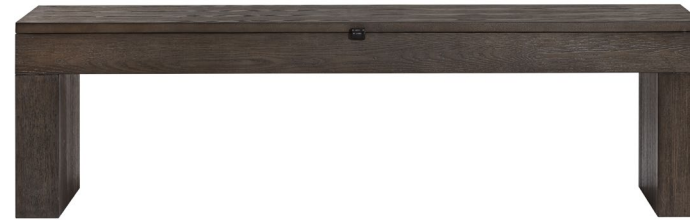

Dining Conversion Top (Natural Ash)

Knoxville Dining Conversion Top

Port Royal Dining Conversion Top

AHB Dining & Table Top Conversion Valet

ALTA MULTI-FUNCTIONAL BENCH

- **ALTABENCH-BA** (Black Ash)
- **ALTABENCH-BW** (Brushed Walnut)
- **ALTABENCH-CH** (Charcoal)
- **ALTABENCH-PC** (Peppercorn)
- MSRP - \$1,150.00
- 1 Carton

Specifications:

- 75”L x 18”D x 18”H, 122.36 lbs.
 - Transforms Alta pool tables into dining, classroom, conference, or buffet style seating
 - Storage compartment holds plenty of game accessories, cues, balls, triangles, chalk
 - Fits 5 full length assembled cues
 - Seating for 3-4 people comfortably (per bench)
 - Sold as a single bench; pair two benches to seat 8-10 people for full dining room experience
 - Comfortable height to enjoy entertaining family and friends
 - Multiple finishes available: Black Ash, Brushed Walnut, Charcoal & Peppercorn
-

(NEW) DINING STORAGE BENCH

- DINBENCH5-CH (Charcoal)
- DINBENCH5-NA (Natural Ash)
- DINBENCH5-BA (Black Ash)
- MSRP - \$695
- 2 Cartons

Specifications:

- 62.5”L 16”D x 18”H, 72lbs.
- Transforms Vancouver & Halifax pool tables into dining, classroom, conference, or buffet style seating
- Storage compartment holds plenty of game accessories, cues, balls, triangles, chalk
- Fits 5 full length assembled cues
- Seating for 2-3 people comfortably (per bench)
- Sold as a single bench; pair two benches and end seating to seat 8-10 people for full dining room experience
- Comfortable dining height
- Multiple finishes : Black Ash, Charcoal & Natural Ash