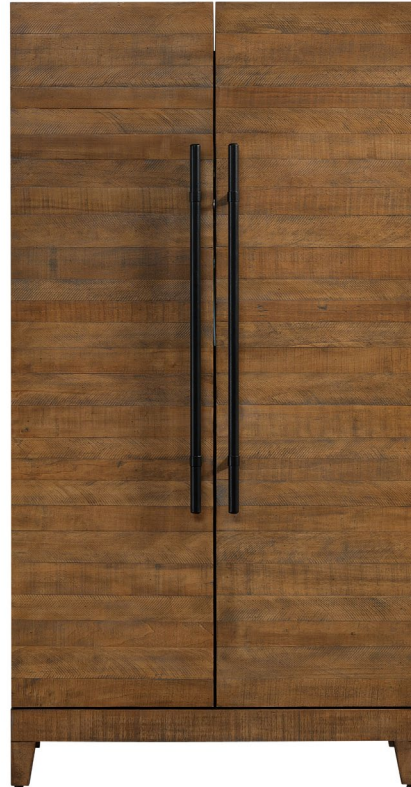

Wine & Spirit Cabinets

Alta Wine & Spirit Cabinet

Braxton Wine & Spirit Cabinet

Bristol Wine & Spirit Cabinet

Fairfield Wine & Spirit Cabinet

Gateway Wine & Spirit Cabinet

Knoxville Wine & Spirit Cabinet

Natalia Wine & Spirit Cabinet

Port Royal Wine & Spirit Cabinet

ALTA WINE & SPIRIT CABINET

- ALTAWINECAB-BW (Brushed Walnut)
- MSRP - \$3,595
- 1 Carton

Specifications:

- 39.50"W (closed) - 78.50"W (opened) x 21"D x 73"H, 338.8 lbs.
- Brushed Walnut finish
- Pull out rack holder and drawers
- Matte black accent hardware
- Glass stemware holders
- Ambient lighting shuts off when the doors are closed
- Storage shelving
- Black-glass work area with mirror in back of cabinet

BRAXTON WINE & SPIRIT CABINET

- E600083RC (Reclaimed)
- MSRP – \$2,895
- 1 Carton

Specifications:

- 38"W (closed) 76.25"W (opened) x 21"D x 73"H
 - Reclaimed finish
 - Gridded wine rack holder
 - Charcoal bronze accent hardware
 - Glass stemware holders
 - Ambient lighting shuts off when the doors are closed
 - Storage shelving
 - Pull out drawers
 - Locking cabinets
 - Black-glass work area with mirror in back of cabinet
 - Adjustable leg levelers
-